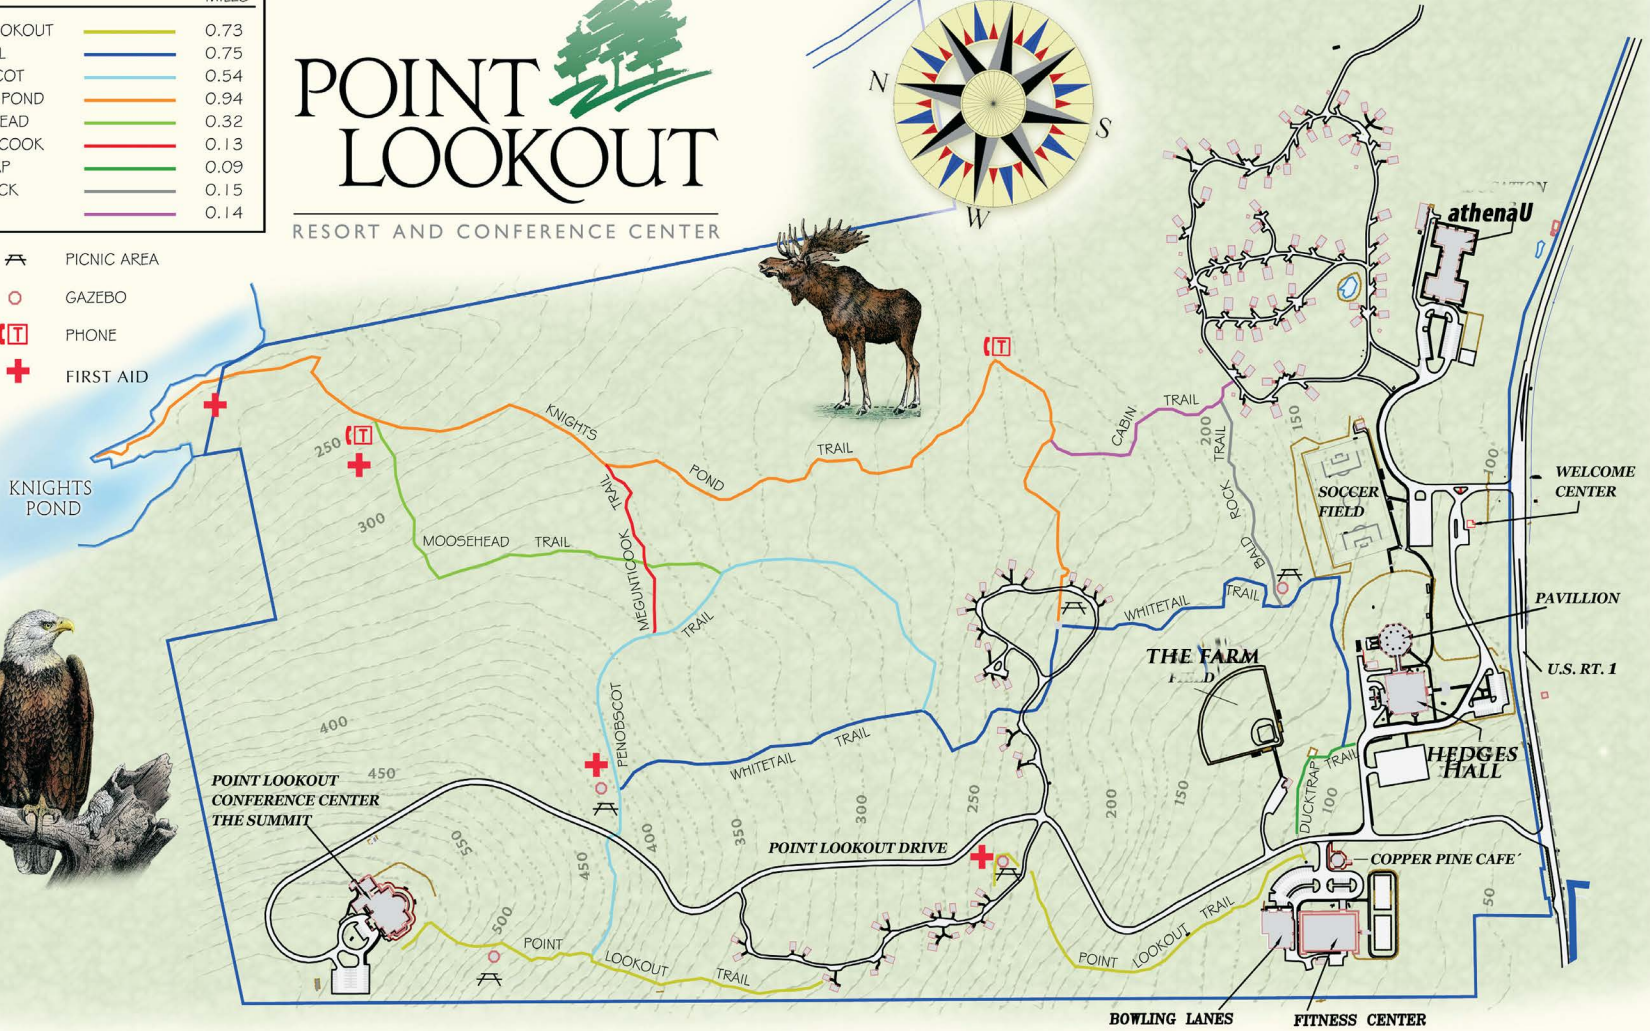

## HIKING TRAILS LEGEND

TRAILS	MILES
POINT LOOKOUT	0.73
WHITETAIL	0.75
PENOBSCOT	0.54
KNIGHTS POND	0.94
MOOSEHEAD	0.32
MEGUNTICOOK	0.13
DUCKTRAP	0.09
BALD ROCK	0.15
CABIN	0.14

-  PICNIC AREA
-  GAZEBO
-  PHONE
-  FIRST AID

# POINT LOOKOUT

RESORT AND CONFERENCE CENTER

POINT LOOKOUT  
CONFERENCE CENTER  
THE SUMMIT

POINT LOOKOUT DRIVE

THE FARM

HEDGES HALL

COPPER PINE CAFE

BOWLING LANES

FITNESS CENTER

PAVILLION

U.S. RT. 1

WELCOME CENTER

SOCCER FIELD

athenaU