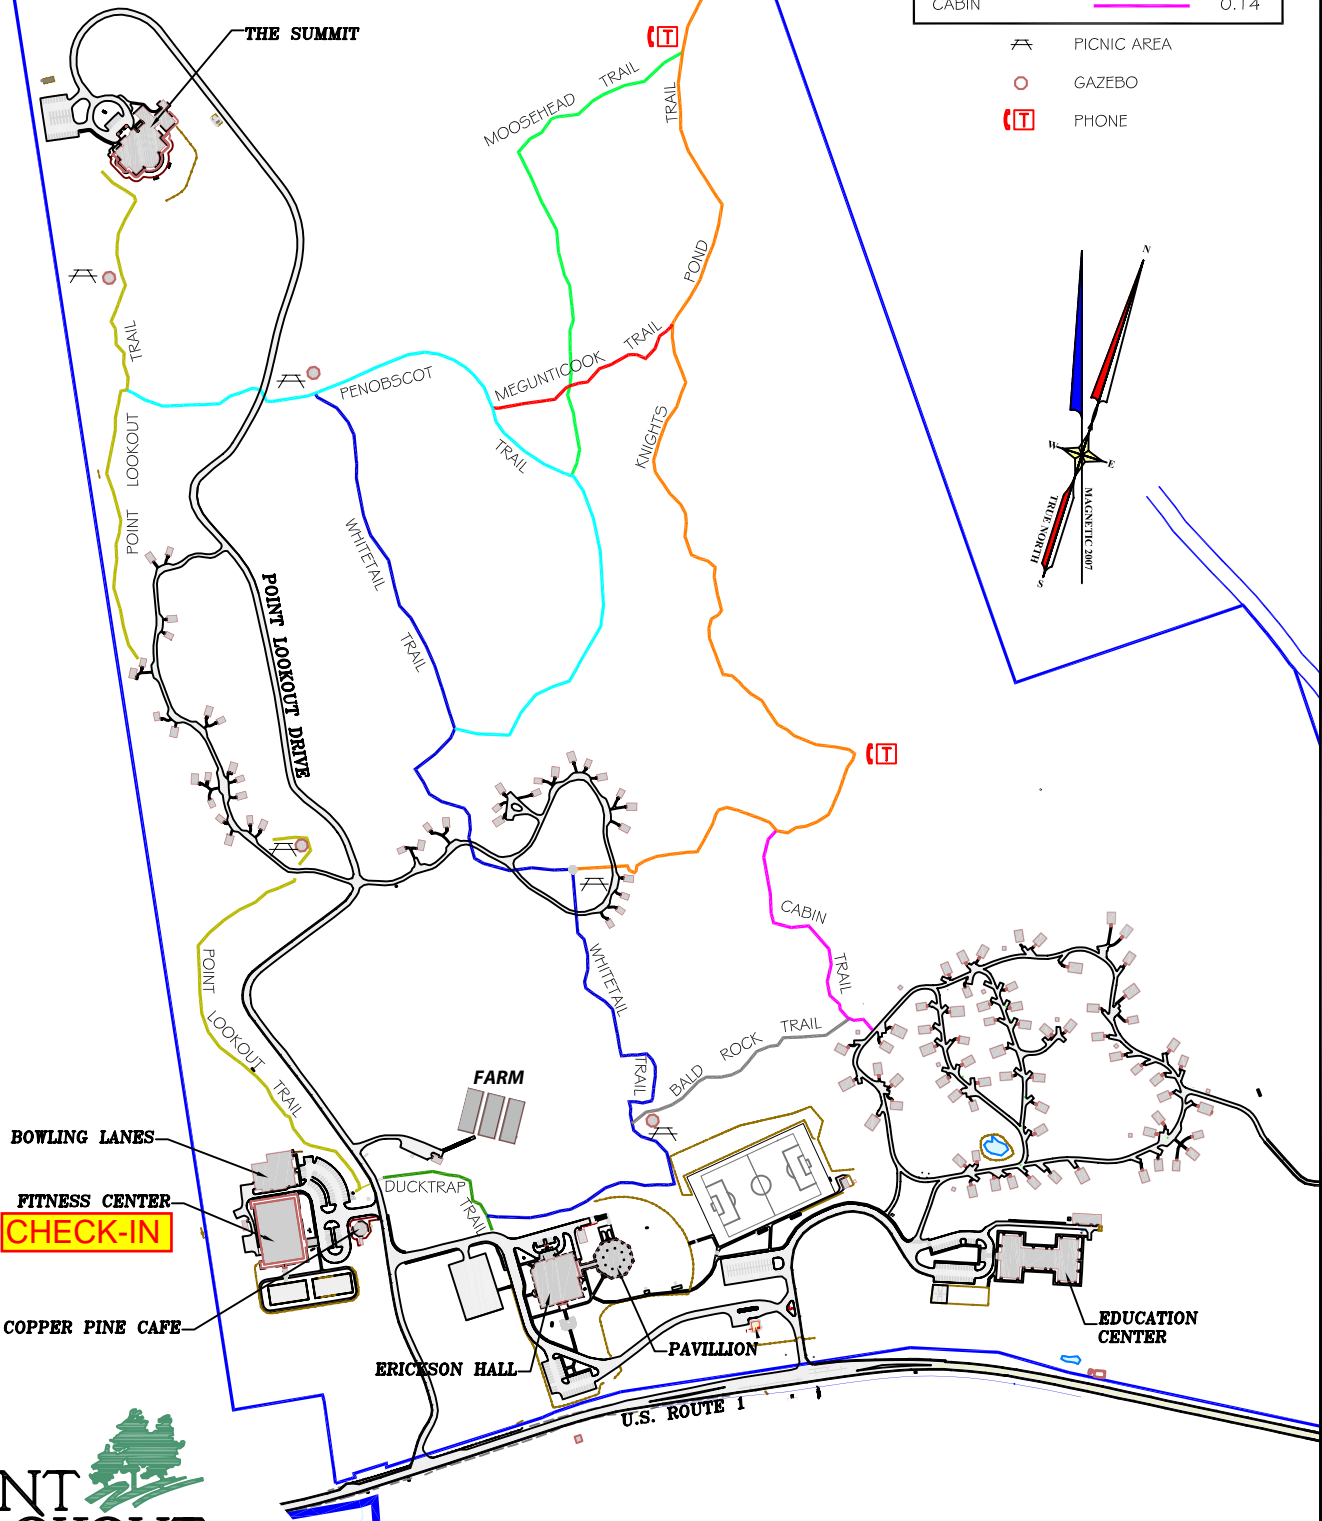

KNIGHTS POND

### HIKING TRAILS LEGEND

TRAILS	MILES
POINT LOOKOUT	0.73
WHITETAIL	0.75
PENOBSCOT	0.54
KNIGHTS POND	0.94
MOOSEHEAD	0.32
MEGUNTICOOK	0.13
DUCKTRAP	0.09
BALD ROCK	0.15
CABIN	0.14

-  PICNIC AREA
-  GAZEBO
-  PHONE

**FITNESS CENTER**  
**CHECK-IN**